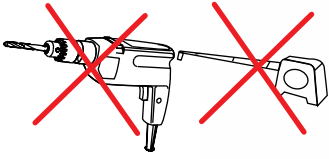

FAPIM SOLUTION

OTHER SOLUTIONS

MAGICUBE

MECHANISMS FOR TILT-AND-TURN

	1200R	●		●	●					422÷900	10
	1200L		●								
	1201R	●		●	●					700÷1700	10
	1201L		●								
	1204R	●			●		●	●			10
	1204L		●								
	1263AR	●				●				422÷900	10
	1263AL		●								
	1263BR	●				●				700÷1700	10
	1263BL		●								
	1208								●		10