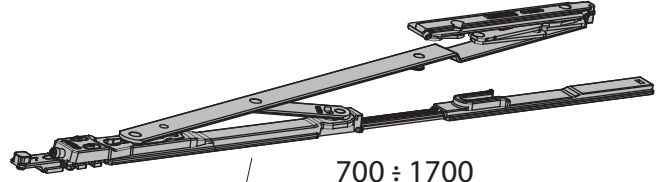

180 Kg

 Made in Italy

fapim[®]

Life in evolution

MAGICUBE

MECHANISMS FOR TILT-AND-TURN

C.E.
10x14.5
12x15
13.6x16.8
14x18

422 ÷ 900