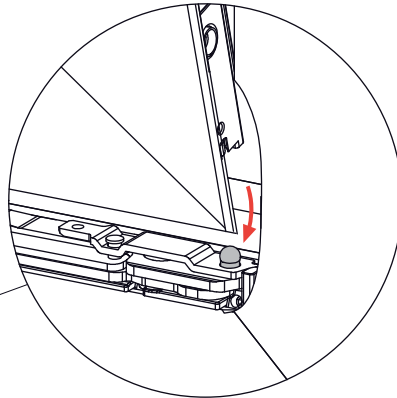

FAPIM SOLUTION

OTHER SOLUTIONS

MAGICUBE

MECHANISMS FOR TILT-AND-TURN

	1200R	●		●	●					422÷900	10
	1200L		●								
	1201R	●		●	●					700÷1700	10
	1201L		●								
	1204R	●			●		●	●			10
	1204L		●								
	1263AR	●				●				422÷900	10
	1263AL		●								
	1263BR	●				●				700÷1700	10
	1263BL		●								
	1208								●		10