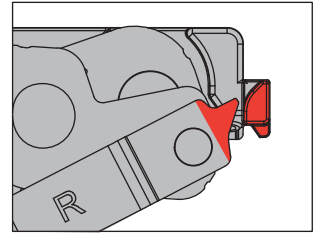

FAPIM SOLUTION

OTHER SOLUTIONS

MAGICUBE

MECHANISMS FOR TILT-AND-TURN

	1200R	●		●	●					422÷900	10
	1200L		●								
	1201R	●		●	●					700÷1700	10
	1201L		●								
	1204R	●			●		●	●			10
	1204L		●								
	1263AR	●				●				422÷900	10
	1263AL		●								
	1263BR	●				●				700÷1700	10
	1263BL		●								
	1208								●		10