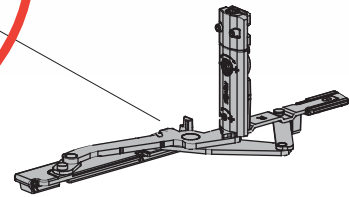

FAPIM SOLUTION

OTHER SOLUTIONS

MAGICUBE

MECHANISMS FOR TILT-AND-TURN

	1200R	●		●	●					422÷900	10
	1200L		●								
	1201R	●		●	●					700÷1700	10
	1201L		●								
	1204R	●			●		●	●			10
	1204L		●								
	1263AR	●				●				422÷900	10
	1263AL		●								
	1263BR	●				●				700÷1700	10
	1263BL		●								
	1208								●		10