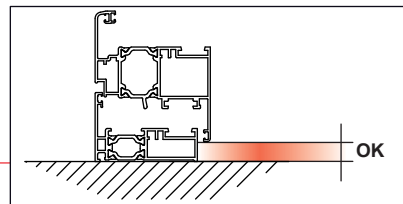

FAPIM SOLUTION

OTHER SOLUTIONS

MAGICUBE

MECHANISMS FOR TILT-AND-TURN

	1200R	●		●	●					422÷900	10
	1200L		●								
	1201R	●		●	●					700÷1700	10
	1201L		●								
	1204R	●			●		●	●			10
	1204L		●								
	1263AR	●				●				422÷900	10
	1263AL		●								
	1263BR	●				●				700÷1700	10
	1263BL		●								
	1208								●		10