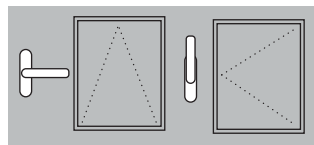

FAPIM SOLUTION

OTHER SOLUTIONS

MAGICUBE

MECHANISMS FOR TILT-AND-TURN

	1200R	●		●	●					422÷900	10
	1200L		●								
	1201R	●		●	●					700÷1700	10
	1201L		●								
	1204R	●			●		●	●			10
	1204L		●								
	1263AR	●				●				422÷900	10
	1263AL		●								
	1263BR	●				●				700÷1700	10
	1263BL		●								
	1208								●		10