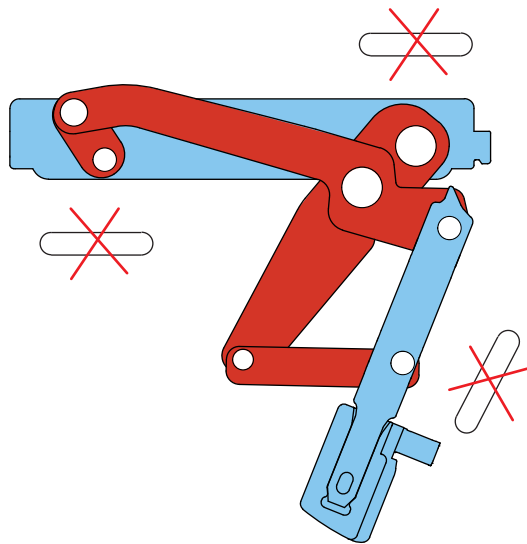

FAPIM SOLUTION

OTHER SOLUTIONS

MAGICUBE

MECHANISMS FOR TILT-AND-TURN

	1200R	●		●	●					422÷900	10
	1200L		●								
	1201R	●		●	●					700÷1700	10
	1201L		●								
	1204R	●			●		●	●			10
	1204L		●								
	1263AR	●				●				422÷900	10
	1263AL		●								
	1263BR	●				●				700÷1700	10
	1263BL		●								
	1208								●		10