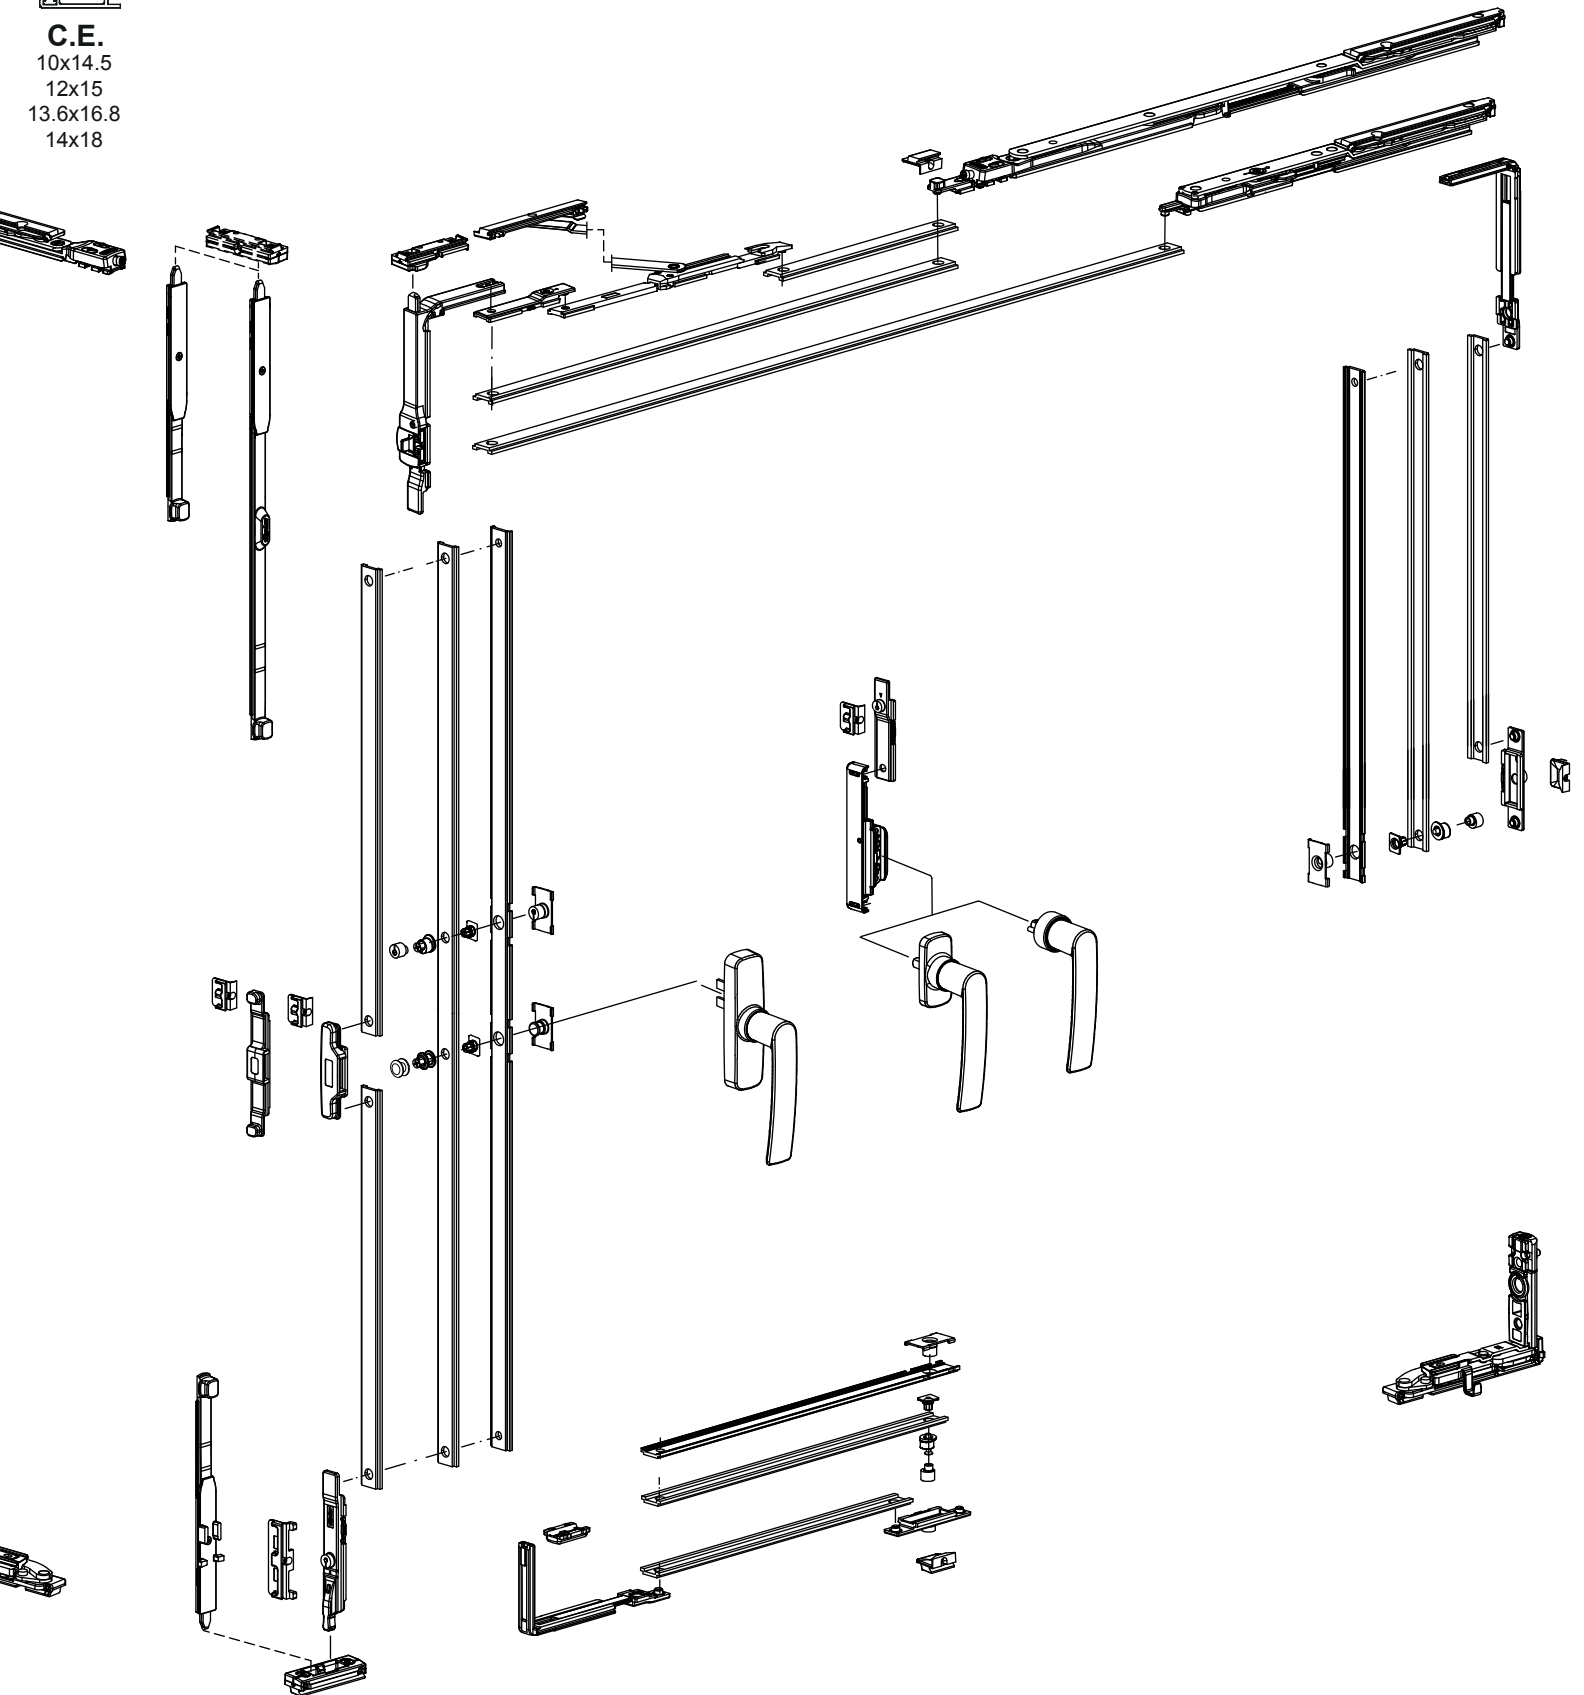

MAGICUBE

MECHANISMS FOR TILT-AND-TURN

C.E.

- 10x14.5
- 12x15
- 13.6x16.8
- 14x18