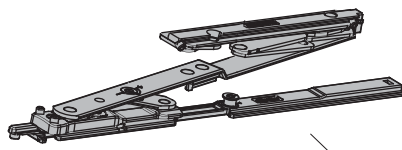

180 Kg

 Made in Italy

fapim[®]

Life in evolution

MAGICUBE

MECHANISMS FOR TILT-AND-TURN

C.E.
10x14.5
12x15
13.6x16.8
14x18

422 ÷ 900