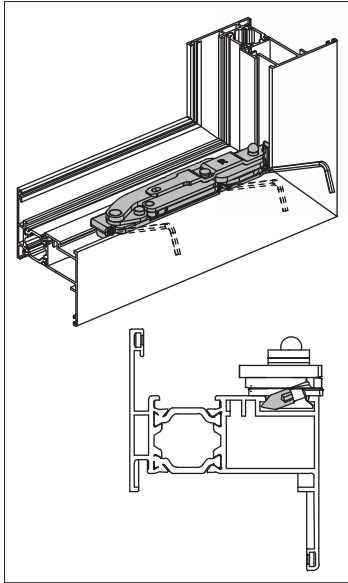

FAPIM SOLUTION

OTHER SOLUTIONS

MAGICUBE

MECHANISMS FOR TILT-AND-TURN

	1200R	●		●	●					422÷900	10
	1200L		●								
	1201R	●		●	●					700÷1700	10
	1201L		●								
	1204R	●			●		●	●			10
	1204L		●								
	1263AR	●				●				422÷900	10
	1263AL		●								
	1263BR	●				●				700÷1700	10
	1263BL		●								
	1208								●		10