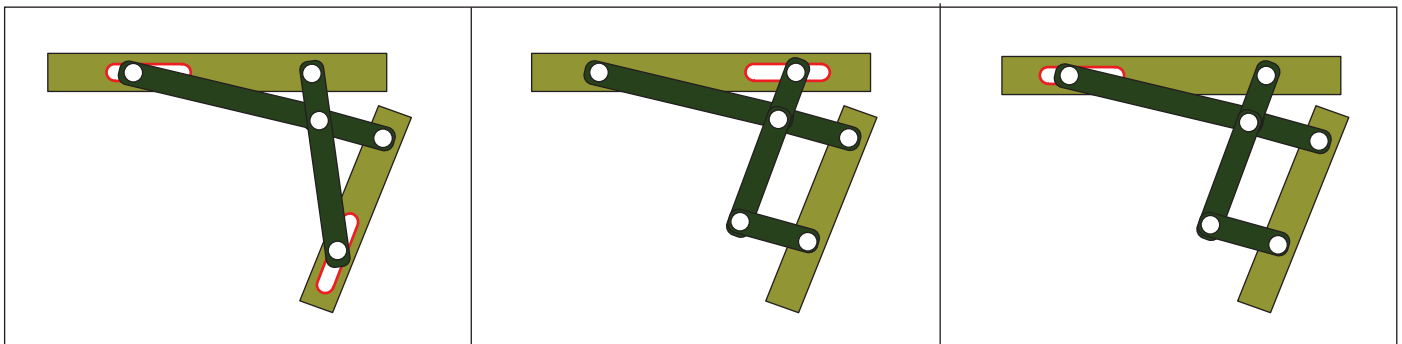

180 Kg

 Made in Italy

fapim[®]

Life in evolution

MAGICUBE

MECHANISMS FOR TILT-AND-TURN

C.E.
10x14.5
12x15
13.6x16.8
14x18

422 ÷ 900

FAPIM SOLUTION

OTHER SOLUTIONS

MAGICUBE

MECHANISMS FOR TILT-AND-TURN

	1200R	●		●	●					422÷900	10
	1200L		●								
	1201R	●		●	●					700÷1700	10
	1201L		●								
	1204R	●			●		●	●			10
	1204L		●								
	1263AR	●				●				422÷900	10
	1263AL		●								
	1263BR	●				●				700÷1700	10
	1263BL		●								
	1208								●		10