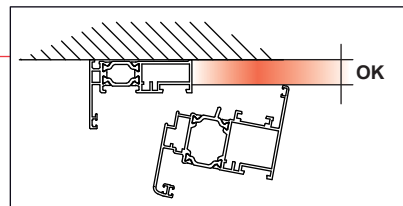

FAPIM SOLUTION

OTHER SOLUTIONS

MAGICUBE

MECHANISMS FOR TILT-AND-TURN

	1200R	●		●	●					422÷900	10
	1200L		●								
	1201R	●		●	●					700÷1700	10
	1201L		●								
	1204R	●			●		●	●			10
	1204L		●								
	1263AR	●				●				422÷900	10
	1263AL		●								
	1263BR	●				●				700÷1700	10
	1263BL		●								
	1208								●		10