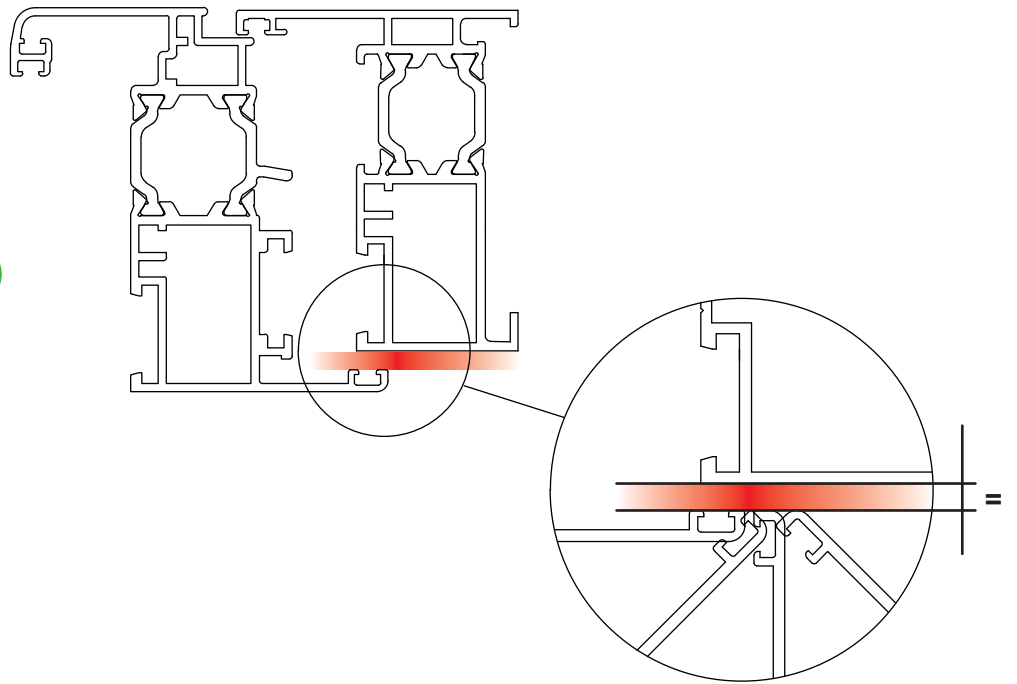

FAPIM SOLUTION

OTHER SOLUTIONS

MAGICUBE

MECHANISMS FOR TILT-AND-TURN

	1200R	●		●	●					422÷900	10
	1200L		●								
	1201R	●		●	●					700÷1700	10
	1201L		●								
	1204R	●			●		●	●			10
	1204L		●								
	1263AR	●				●				422÷900	10
	1263AL		●								
	1263BR	●				●				700÷1700	10
	1263BL		●								
	1208								●		10