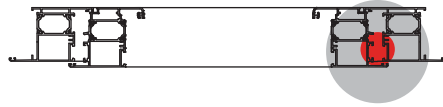

FAPIM SOLUTION

OTHER SOLUTIONS

MAGICUBE

MECHANISMS FOR TILT-AND-TURN

	1200R	●		●	●					422÷900	10
	1200L		●								
	1201R	●		●	●					700÷1700	10
	1201L		●								
	1204R	●			●		●	●			10
	1204L		●								
	1263AR	●				●				422÷900	10
	1263AL		●								
	1263BR	●				●				700÷1700	10
	1263BL		●								
	1208								●		10